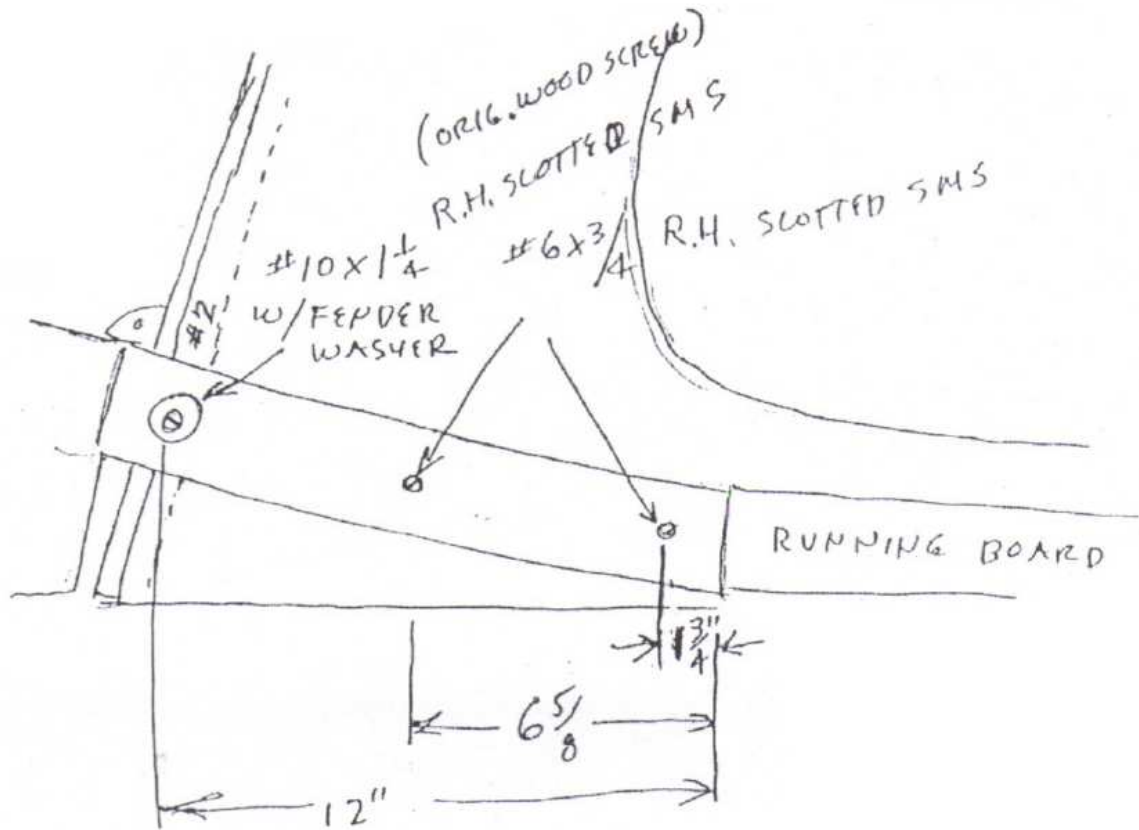

### BP110 – Front Wings to Tub Screw Positions, TC

#### Use FTFU Fastener Set: FSBP110

The following drawing show the original screw positions to attach the front wings to the body tub. Acknowledgements go to Fred Kuntz of the Whitworth Shop, Novelty, Ohio for sharing.

DIMENSIONS APPROX.