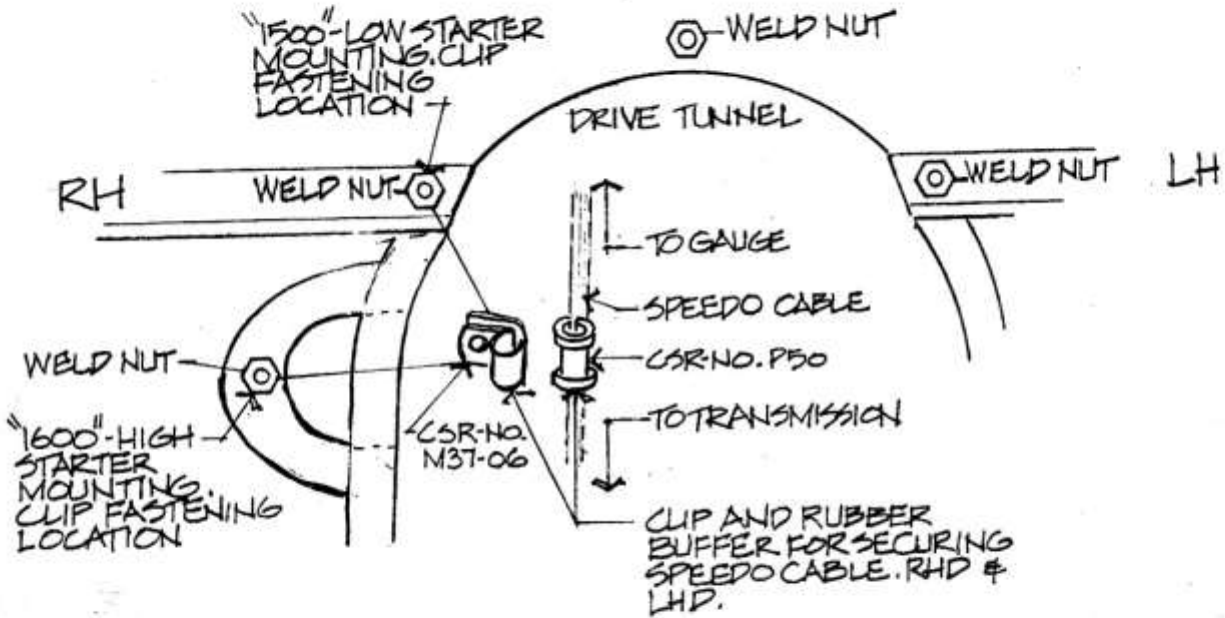

TOEBOARD/FIREWALL PANEL - VIEW FROM FRONT

SPEEDO CABLE MOUNTING LOCATION 1500 & 1600

CABLE IS FASTENED BY BUFFER AND CLIP ON END OF FLOORBOARD SCREW - LONGER SCREW USED HERE - LOCKING WASHER & NUT

HEATER CONTROL CABLES - PUSHROD CARS