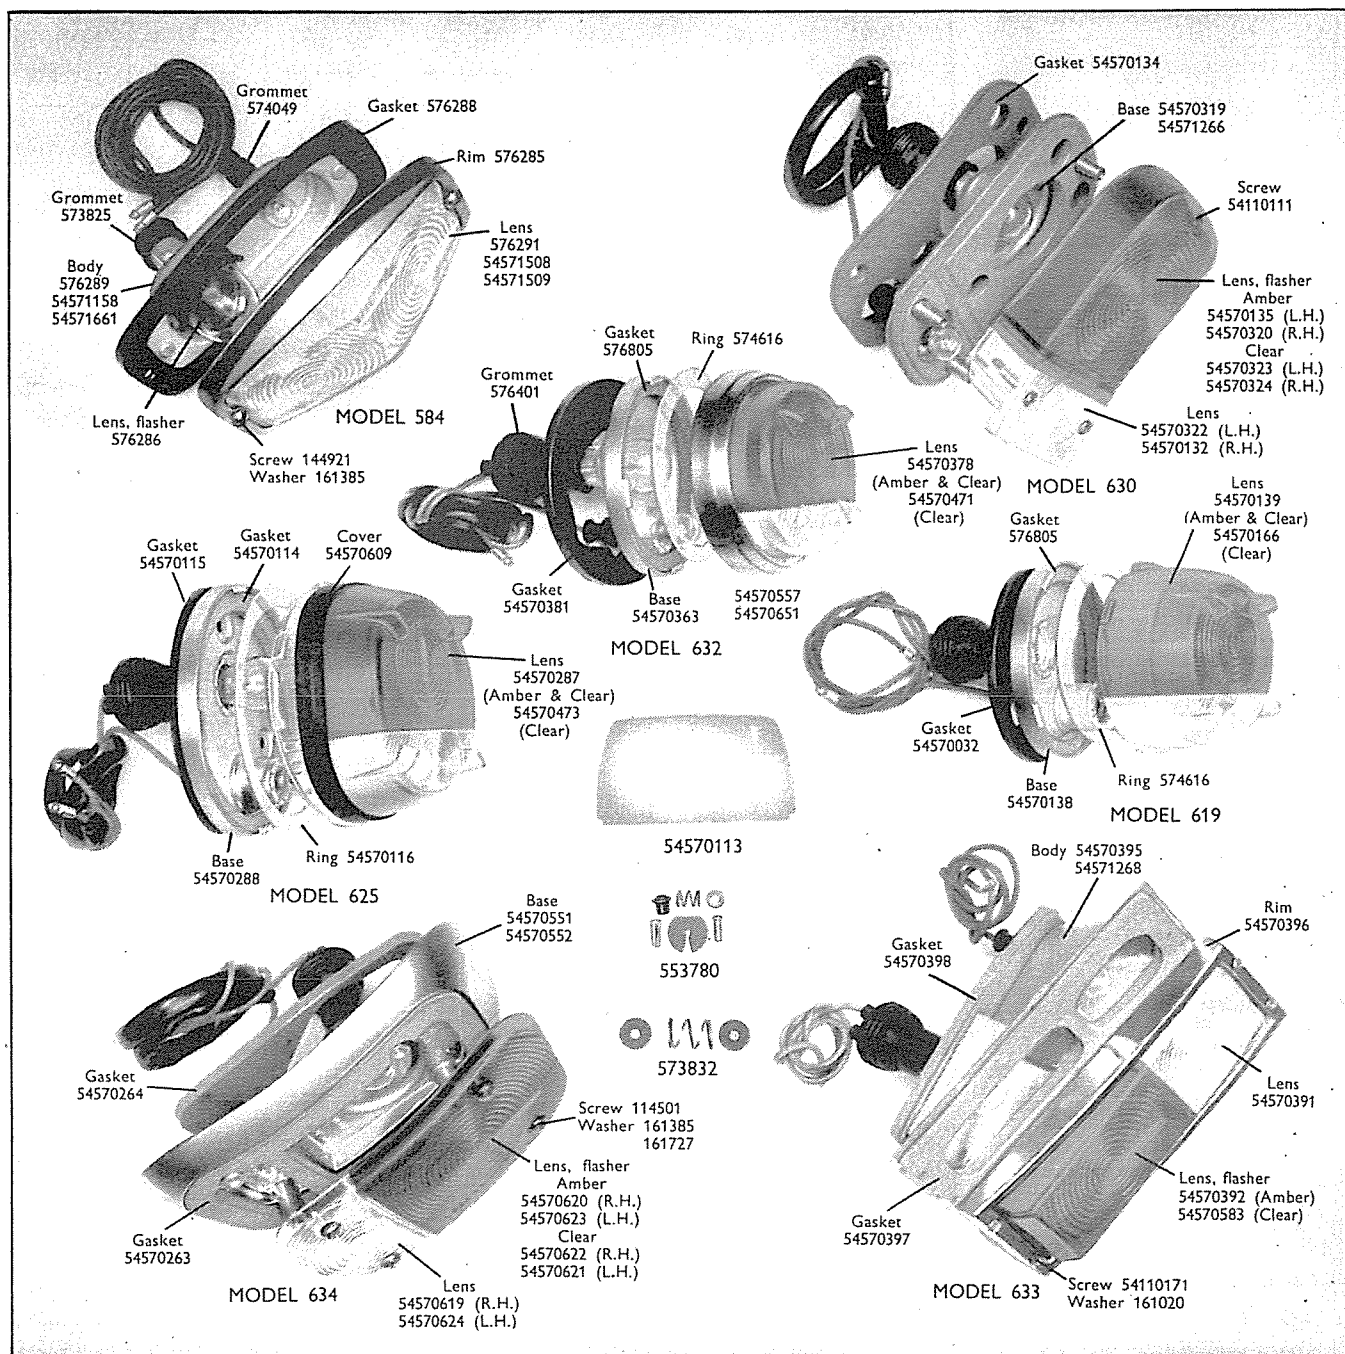

LUCAS

SECTION

J

SIDE LAMPS, SIDE/FLASHER AND FRONT FLASHER LAMPS

COMBINED SIDE AND FLASHER LAMPS