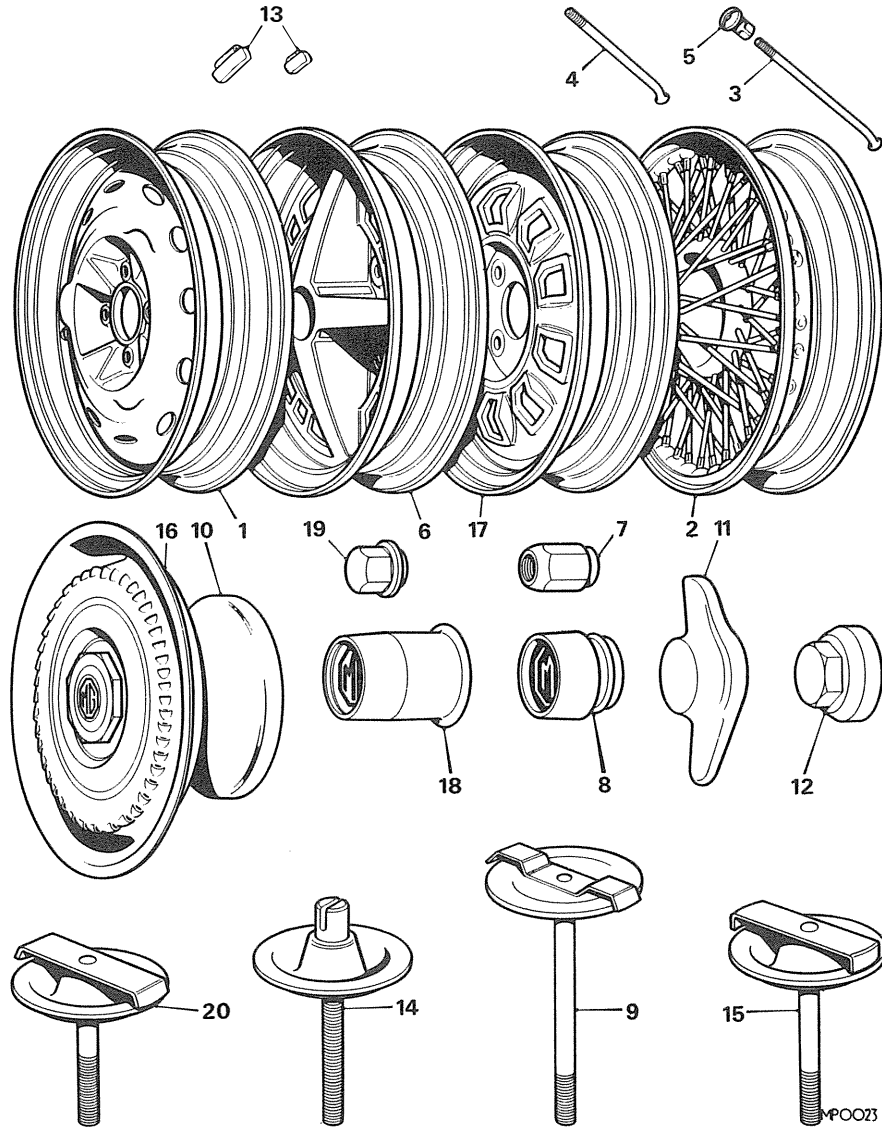

Ill. No.	Part No.	DESCRIPTION	Qty.	Change Point	REMARKS
----------	----------	-------------	------	--------------	---------

**ROAD WHEELS**

1	AHH 6132	Wheel-disc type-Tourer \$	5		] Except V8 V8
1	AHH 8112	Wheel-disc type-GT \$	5		
17	BHH 1019	Wheel-road	5		
18	BHH 1060	Cap-centre	4		
19	BHH 1087	Nut-sleeve	16		
2	AHH 6487	WHEEL ASSEMBLY-WIRE \$	5		
3	17H 2078	Spoke-long	100		
4	17H 2077	Spoke-short	200		
5	7H 1709	Nipple-spoke	300		
2	AHH 6936	WHEEL ASSEMBLY-WIRE-CP \$	NLA		
3	27H 6824	Spoke-long	100		] Optional extra
4	27H 6825	Spoke-short	200		
5	37H 3651	Nipple-spoke	300		
6	BHH 123	Wheel-Rostyle-primed	5		
6	AHH 9149	Wheel-Rostyle-CP	5		
7	AHH 9152	Nut-wheel stud-Rostyle	16		
8	AHH 9268	Cap-wheel-Rostyle	4		
9	AHC 866	Clamp-spare wheel	1		
6	BHH 1816	Wheel-Rostyle(Gold)	5		
7	BHH 1087	Nut-wheel	16		
8	BHH 1810	Cap-wheel(Black)	NLA		
20	BHH 1111	Clamp-spare wheel	1		
10	AHH 6297	Cap-disc wheel	4		
<b>CAP-WIRE WHEEL</b>					
11	AHH 7317	RH	2		] (C)G-HN3-101 TO 30850
	AHH 7318	LH	2		
12	AHH 7315	RH	NLA		] Not UK
	AHH 7316	LH	2		
11	AHA 7373	RH	2		] (C)G-HN3,G-HD3- 30851 TO 138400 (C)G-HN4,G-HD4- 138401 TO 187210 (Tourer)187840(GT) (C)G-HN5-187211 TO 410000 (C)G-HD5-187841 TO 410000
	AHA 7374	LH	2		
12	88G 606	RH \$	2		
	88G 607	LH \$	2		

\$ This item is subject to safety regulations.

Ill. No.	Part No.	DESCRIPTION	Qty.	Change Point	REMARKS
----------	----------	-------------	------	--------------	---------

**ROAD WHEELS-continued.**

**WEIGHT-WHEEL BALANCE**