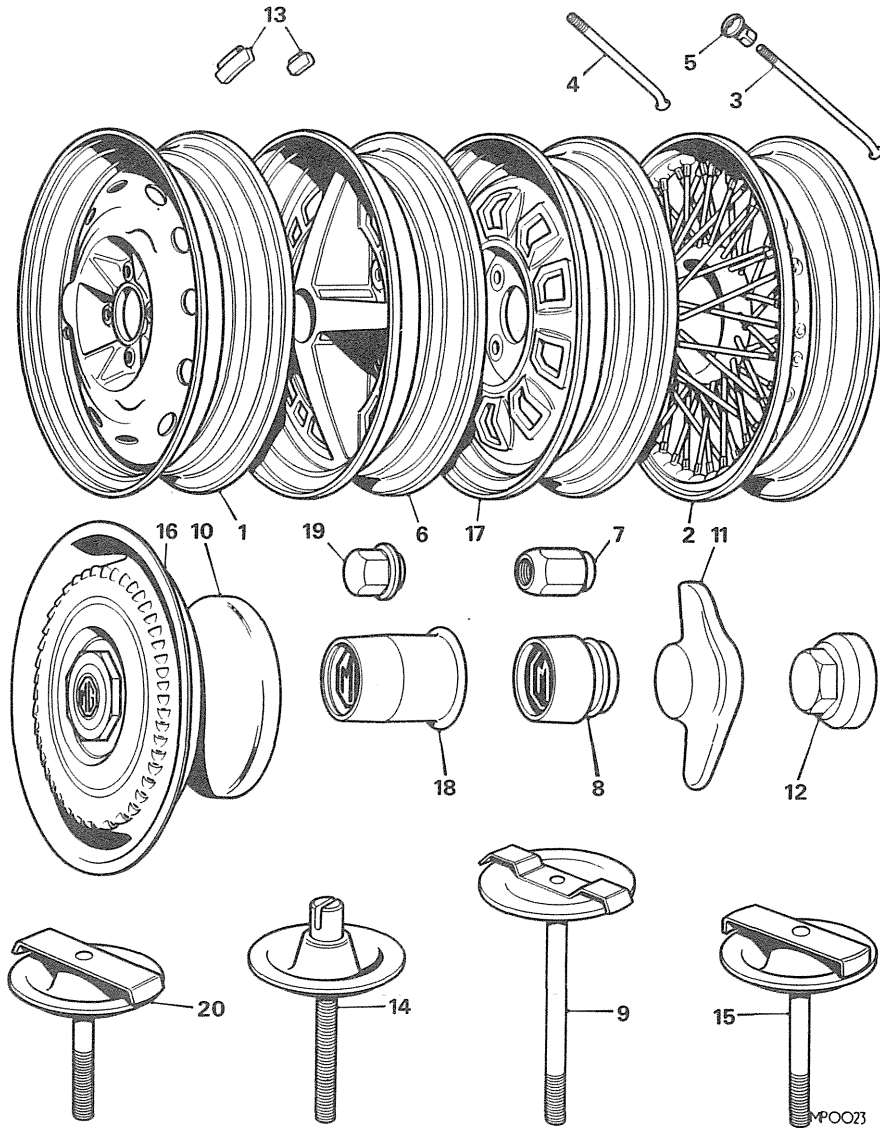

Ill. No.	Part No.	DESCRIPTION	Qty.	Change Point	REMARKS
----------	----------	-------------	------	--------------	---------

**ROAD WHEELS**

1	AHH 6132	Wheel-disc type-Tourer \$	5		] Except V8 V8
1	AHH 8112	Wheel-disc type-GT \$	5		
17	BHH 1019	Wheel-road	5		
18	BHH 1060	Cap-centre	4		
19	BHH 1087	Nut-sleeve	16		
2	AHH 6487	WHEEL ASSEMBLY-WIRE \$	5		
3	17H 2078	Spoke-long	100		
4	17H 2077	Spoke-short	200		
5	7H 1709	Nipple-spoke	300		
2	AHH 6936	WHEEL ASSEMBLY-WIRE-CP \$	NLA		
3	27H 6824	Spoke-long	100		] Optional extra
4	27H 6825	Spoke-short	200		
5	37H 3651	Nipple-spoke	300		
6	BHH 123	Wheel-Rostyle-primed	5		
6	AHH 9149	Wheel-Rostyle-CP	5		
7	AHH 9152	Nut-wheel stud-Rostyle	16		
8	AHH 9268	Cap-wheel-Rostyle	4		
9	AHC 866	Clamp-spare wheel	1		
6	BHH 1816	Wheel-Rostyle(Gold)	5		
7	BHH 1087	Nut-wheel	16		
8	BHH 1810	Cap-wheel(Black)	NLA		
20	BHH 1111	Clamp-spare wheel	1		
10	AHH 6297	Cap-disc wheel	4		
<b>CAP-WIRE WHEEL</b>					
11	AHH 7317	RH	2		] (C)G-HN3-101 TO 30850
	AHH 7318	LH	2		
12	AHH 7315	RH	NLA		] Not UK
	AHH 7316	LH	2		
11	AHA 7373	RH	2		] (C)G-HN3,G-HD3- 30851 TO 138400 (C)G-HN4,G-HD4- 138401 TO 187210 (Tourer)187840(GT) (C)G-HN5-187211 TO 410000 (C)G-HD5-187841 TO 410000
	AHA 7374	LH	2		
12	88G 606	RH \$	2		
	88G 607	LH \$	2		

\$ This item is subject to safety regulations.

Ill. No.	Part No.	DESCRIPTION	Qty.	Change Point	REMARKS
----------	----------	-------------	------	--------------	---------

**ROAD WHEELS-continued.**

**WEIGHT-WHEEL BALANCE**

(C)G-HN3-101 TO 138400

Disc wheels-Tourer.

Wire wheels-Tourer.

V8  
Optional extra disc wheels only-Tourer-banjo axle