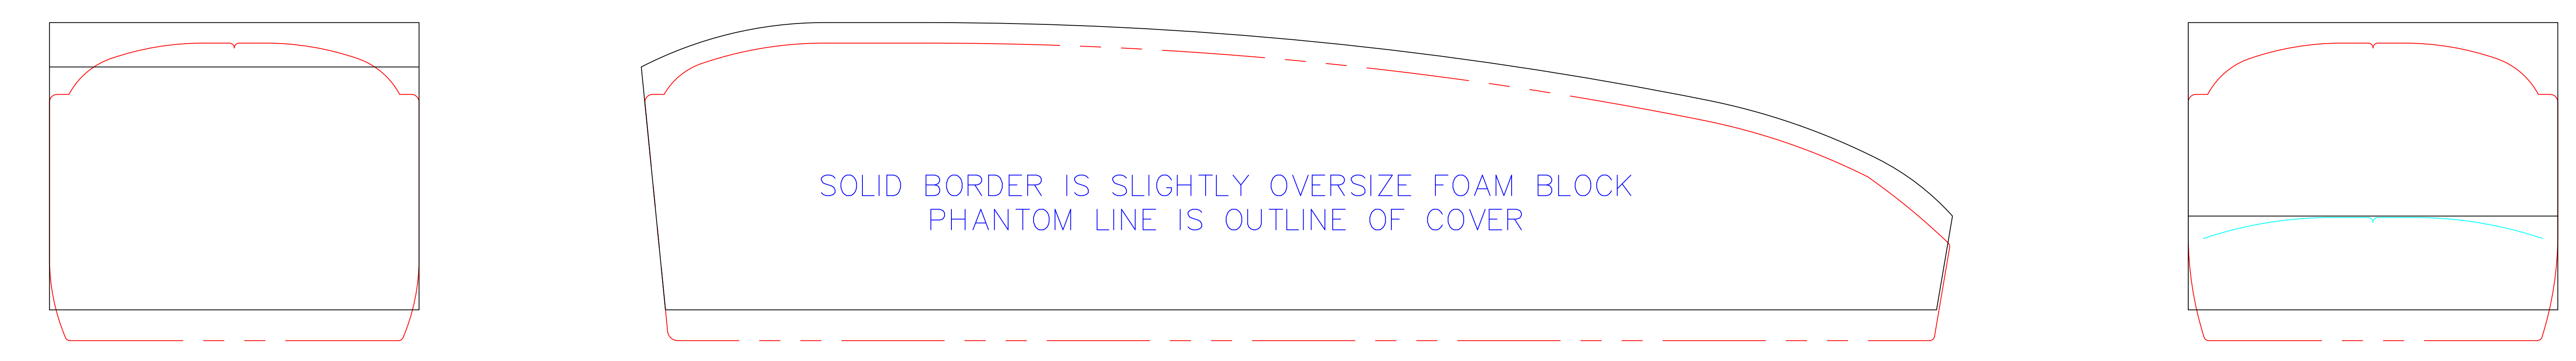

MGA ROADSTER ARMREST

ALLOW WIDE MARGIN AT BOTTOM FOR CHOICE OF ATTACHMENT STYLE

FRONT, SIDES AND BACK PANEL ORIGINALLY VINYL

DRAWING BORDER IS 32 INCHES WIDE AND 36 INCHES TALL
PLOT TO FIT ON 8-1/2 INCH WIDE PAPER WITH 1/4 INCH MARGINS WOULD MAKE IT 1/4 SCALE