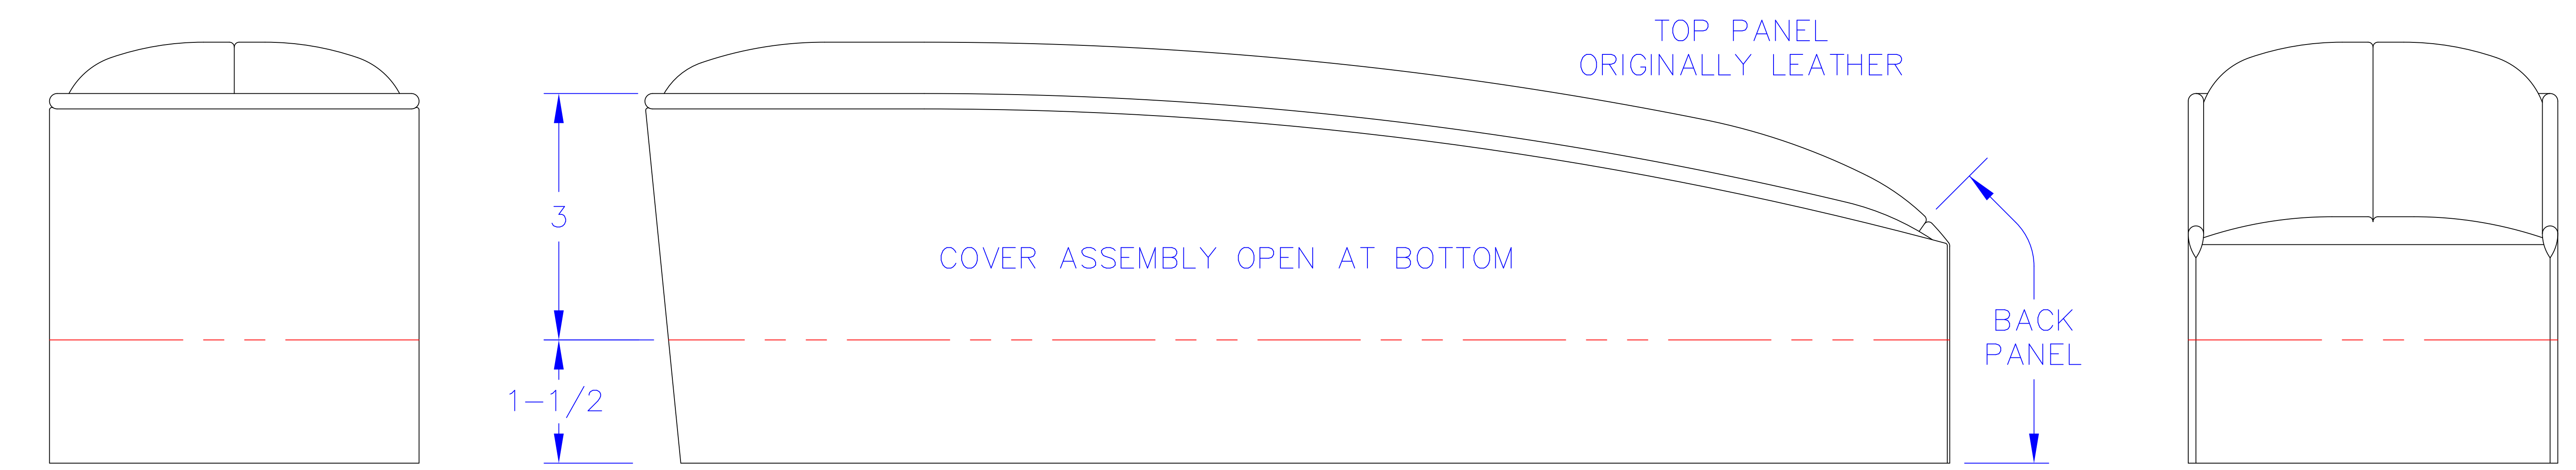

MGA ROADSTER ARMREST

ALLOW WIDE MARGIN AT BOTTOM FOR CHOICE OF ATTACHMENT STYLE

FRONT, SIDES AND BACK PANEL ORIGINALLY VINYL

DRAWING BORDER IS 32 INCHES WIDE AND 36 INCHES TALL
PLOT TO FIT ON 8-1/2 INCH WIDE PAPER WITH 1/4 INCH MARGINS WOULD MAKE IT 1/4 SCALE