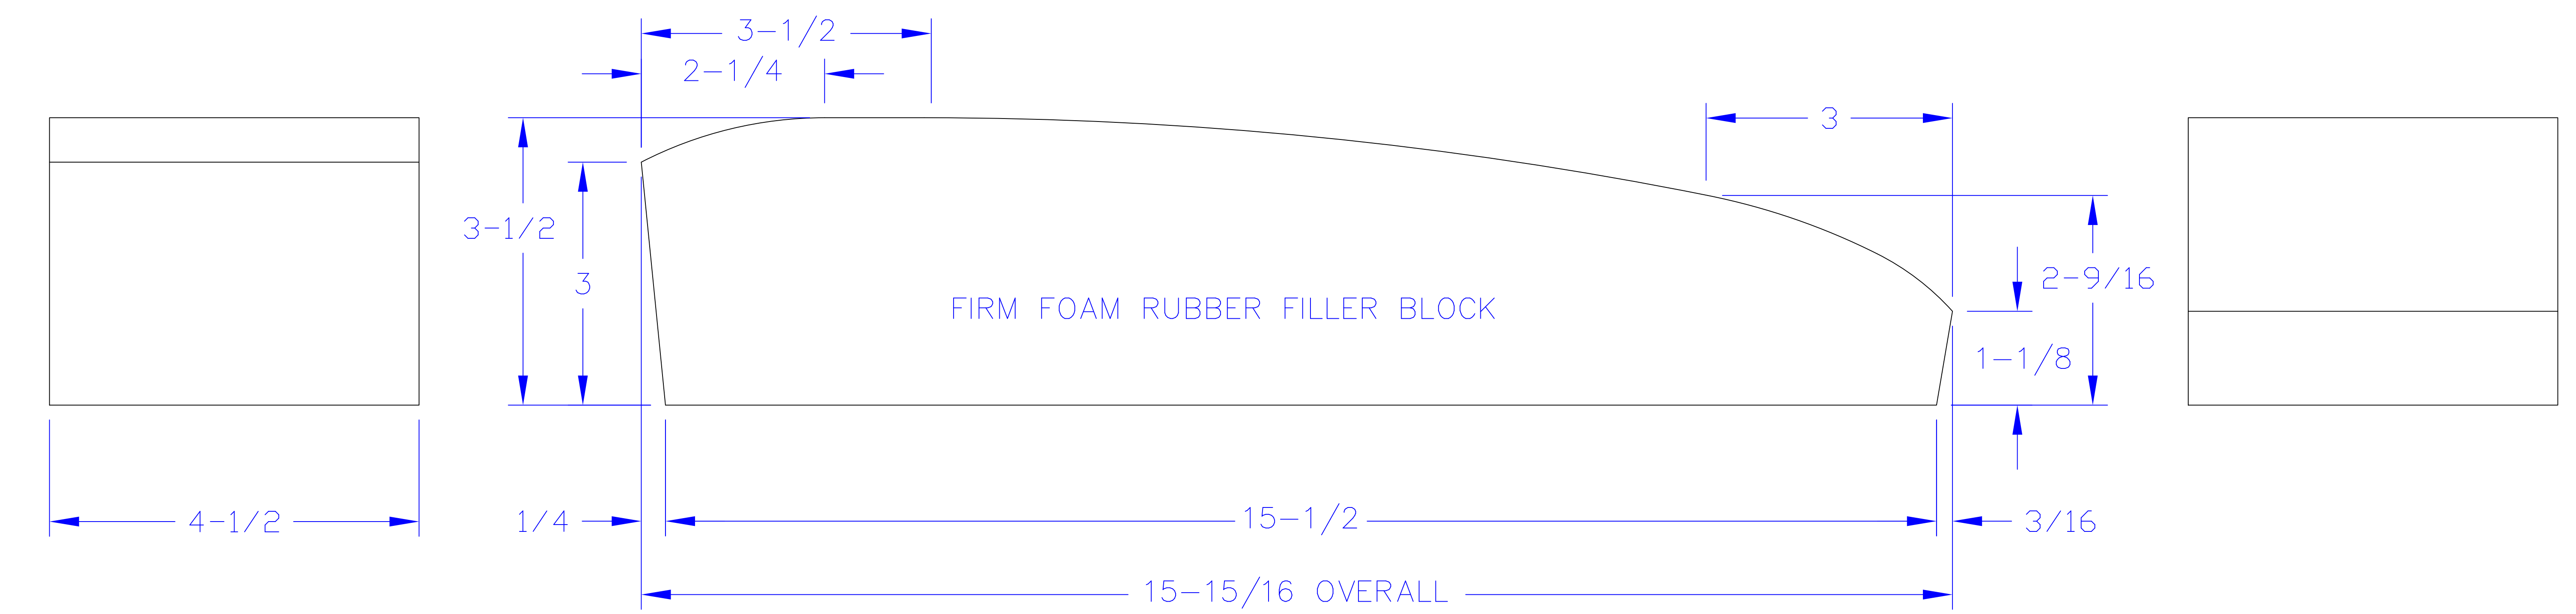

MGA ROADSTER ARMREST

ALLOW WIDE MARGIN AT BOTTOM FOR CHOICE OF ATTACHMENT STYLE

FRONT, SIDES AND BACK PANEL ORIGINALLY VINYL

DRAWING BORDER IS 32 INCHES WIDE AND 36 INCHES TALL
PLOT TO FIT ON 8-1/2 INCH WIDE PAPER WITH 1/4 INCH MARGINS WOULD MAKE IT 1/4 SCALE