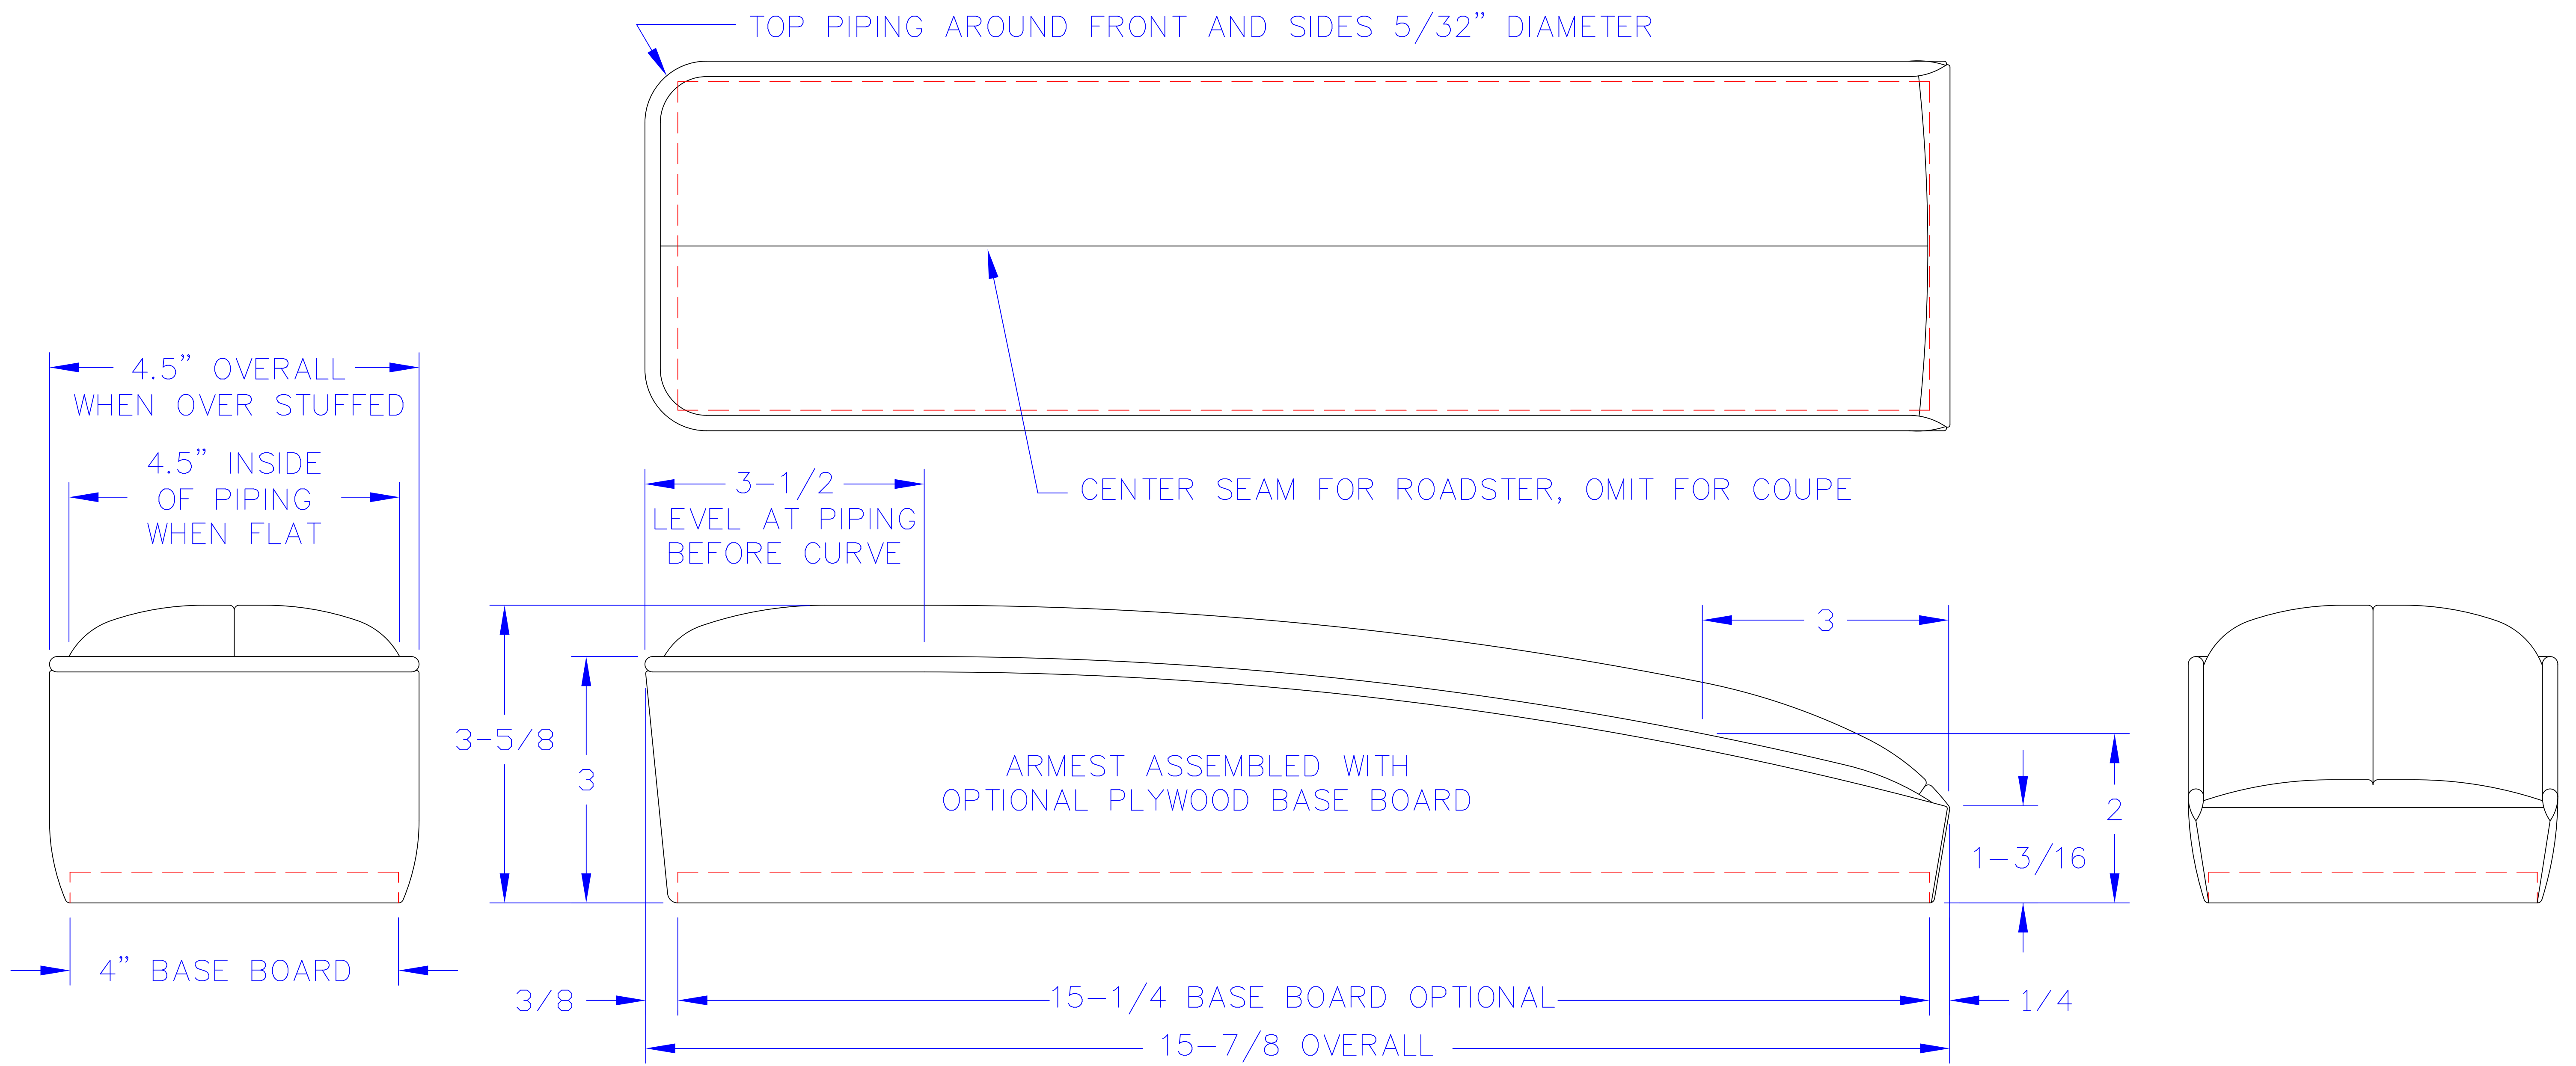

MGA ROADSTER ARMREST

ALLOW WIDE MARGIN AT BOTTOM FOR CHOICE OF ATTACHMENT STYLE

FRONT, SIDES AND BACK PANEL ORIGINALLY VINYL

DRAWING BORDER IS 32 INCHES WIDE AND 36 INCHES TALL
PLOT TO FIT ON 8-1/2 INCH WIDE PAPER WITH 1/4 INCH MARGINS WOULD MAKE IT 1/4 SCALE