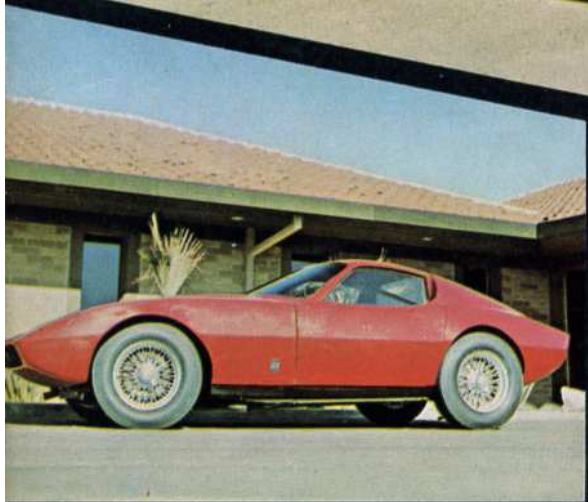

NEW FOR '68

THE JAMAICAN

FIBERFAB

**2367 LAFAYETTE
SANTA CLARA, CALIF. 95050**

The body above is the new Fiberfab Jamaican Kit for MGA, TR, Austin-Healey and VW chassis. The Jamaican is but one of many Fiberfab products. Also available is the Avenger for VW, simply constructed Vagabond utility wagons, E/T Front Ends for Mustang, rear engine V-8 body/chassis kits, Volkswagen accessories and repair parts for Corvette and Jaguar.

SEND ONE DOLLAR FOR COMPLETE BROCHURE

FIBERFAB IS GOING- FLAT-OUT

TO SUPPLY THE MOST SOPHISTICATED BODY KITS AVAILABLE!

Be In - With - The Jamaican For MGA, TR, Austin-Healey and VW Chassis//The Avenger GT-12
For VW Chassis//The Valkyrie and GT-15 Body/Chassis Combination.